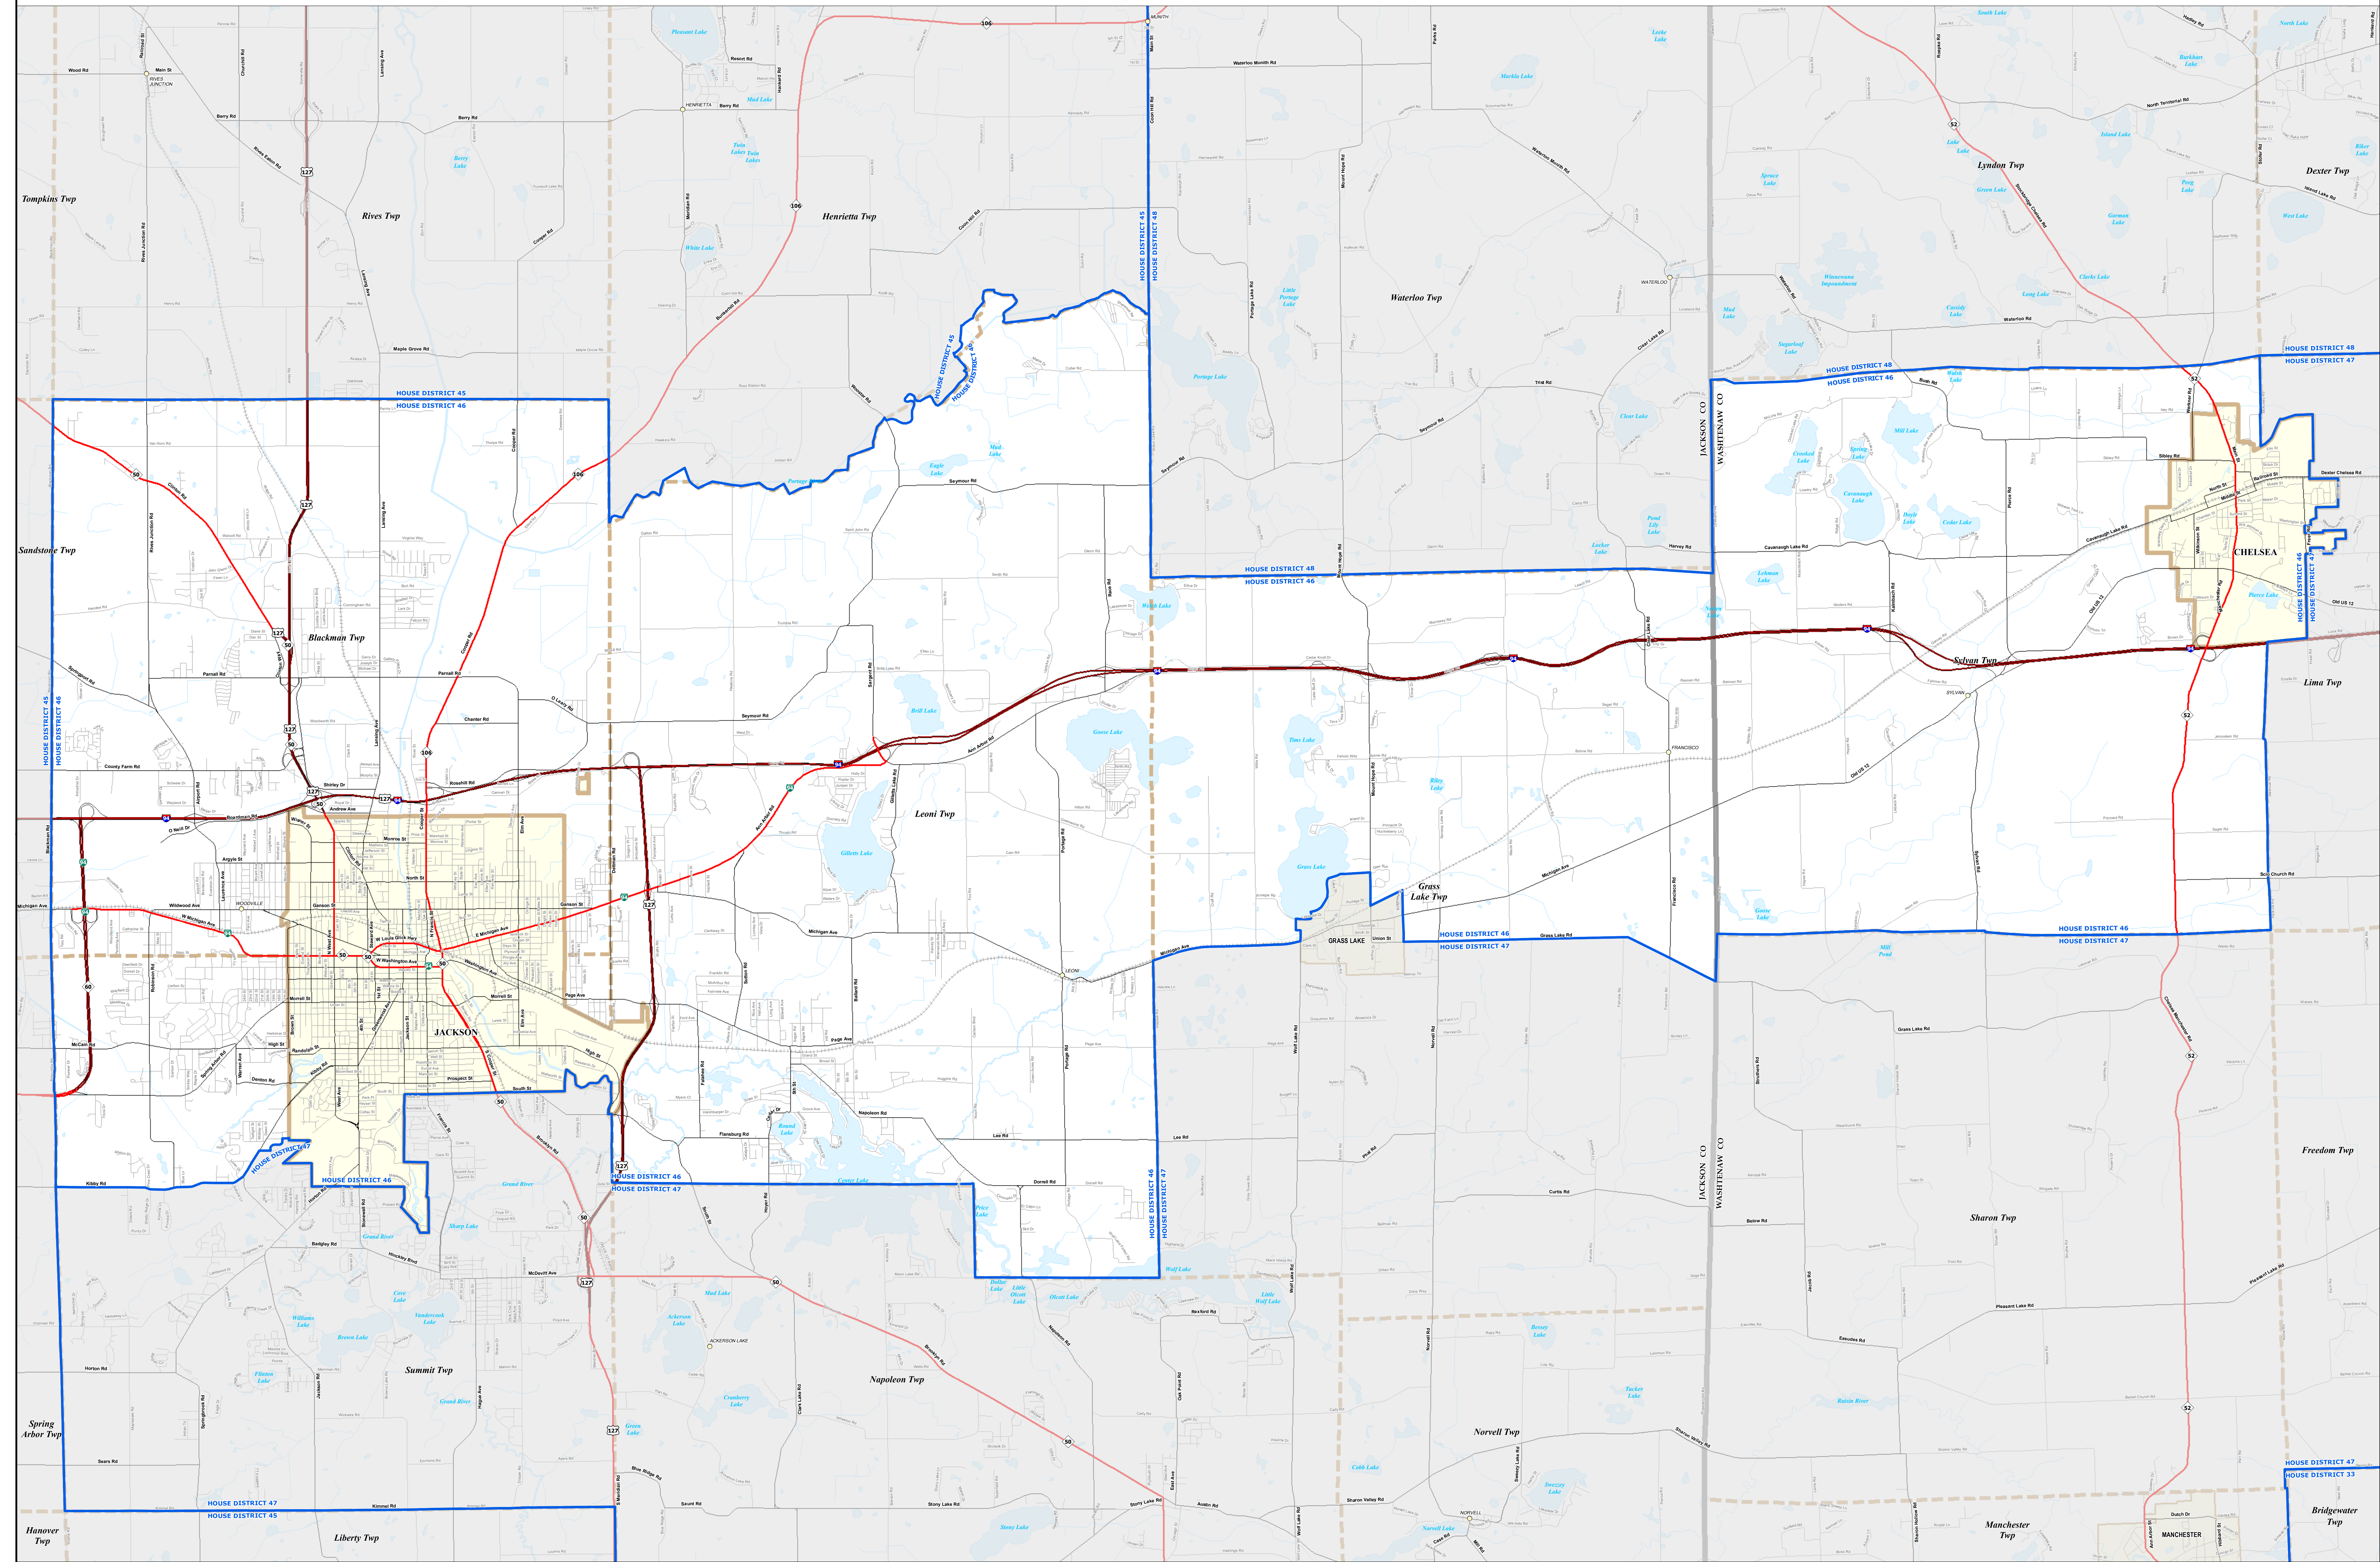

MICHIGAN STATE HOUSE DISTRICT 46

2021 Apportionment Plan

0 1 2 Miles

Legend			
	House District		Township
	City		Freeway
	Village		Highway
	Unincorporated Place		Railroad
			County
			State
			Water Feature
			River, Stream, or Drain
			Primary Road
			Local Road